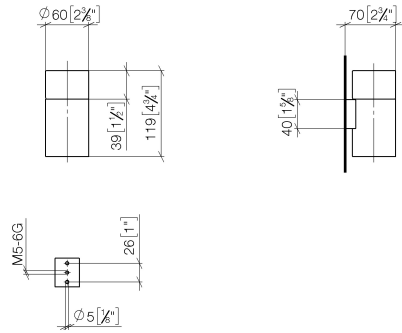

Tumbler holder wall model - Chrome

MADISON

83 401 979

- crystal glass brush holder, matte
- width 60mm
- height 120 mm
- 110mm projection

Fits: MADISON, MEM, TARA, CL.1, LISSÉ,
VAIA, META, CYO

	Chrome	83 401 979-00
	Brushed Platinum	83 401 979-06
	Platinum	83 401 979-08
	Durabross (23kt Gold)	83 401 979-09
	Dark Chrome	83 401 979-19
	Light Gold	83 401 979-26
	Brushed Light Gold	83 401 979-27
	Brushed Durabross (23kt Gold)	83 401 979-28
	Matte Black	83 401 979-33
	Brushed Bronze	83 401 979-42
	Brushed Champagne (22kt Gold)	83 401 979-46
	Champagne (22kt Gold)	83 401 979-47
	Brushed Chrome	83 401 979-93
	Brushed Dark Platinum	83 401 979-99

Recommended miscellaneous

Crystal tumbler -

08 90 00 008
82

83 401 979

mm [inches]

83 401 979

Spare parts list

No.	Item Number	Name	Quantity used	Delivery time
1	08 90 00 008 82	Crystal tumbler -	1	2
2	08 17 97 569-00	holder	1	10
3	09 30 30 117 90	screw	1	2
4	05 30 31 025 00 90	fixing set	1	2
5	08 10 10 530-00	holder	1	10